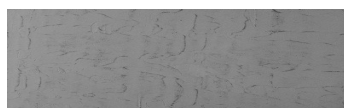

## Homok textúra a Tokyo Graphite színben

### Special concrete effect

Winter texture in Sydney Light colour

Ocean texture in Chicago Grey colour

Desert texture in Tokyo Graphite colour

Snow texture in Sydney Light colour

Cloud texture in Chicago Grey colour

Autumn texture in Chicago Grey and  
Tokyo Graphite colours

Frost texture in Tokyo Graphite and  
Sydney Light colours

Wave texture in Chicago Grey colour

További információért látogasson el a  
[www.ceresit.hu](http://www.ceresit.hu)