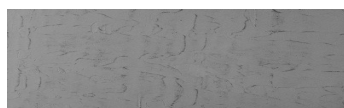

## Hullám textúra a Chicago Grey színben

### Special concrete effect

Sand texture in Tokyo Graphite colour

Winter texture in Sydney Light colour

Ocean texture in Chicago Grey colour

Desert texture in Tokyo Graphite colour

Snow texture in Sydney Light colour

Cloud texture in Chicago Grey colour

Autumn texture in Chicago Grey and  
Tokyo Graphite colours

Frost texture in Tokyo Graphite and  
Sydney Light colours

További információért látogasson el a  
[www.ceresit.hu](http://www.ceresit.hu)