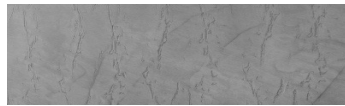

**Szikla textúra a
Sidney Light és
Tokyo Graphite
színekben**

Special concrete effect

Sand texture in Tokyo Graphite colour

Winter texture in Sydney Light colour

Ocean texture in Chicago Grey colour

Desert texture in Tokyo Graphite colour

Snow texture in Sydney Light colour

Cloud texture in Chicago Grey colour

Autumn texture in Chicago Grey and
Tokyo Graphite colours

Frost texture in Tokyo Graphite and
Sydney Light colours

További információért látogasson el a
www.ceresit.hu

Wave texture in Chicago Grey colour

Wind texture in Chicago Grey colour

Ice texture in Sydney Light colour

Lake texture in Sydney Light colour

Storm texture in Tokyo Graphite and Sydney Light colours

Rain texture in Tokyo Graphite colour