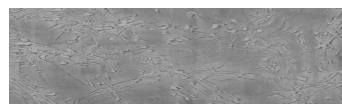

**Szikla textúra a  
Sidney Light és  
Tokyo Graphite  
színekben**

**Special concrete effect**

Sand texture in Tokyo Graphite colour

Winter texture in Sydney Light colour

Ocean texture in Chicago Grey colour

Desert texture in Tokyo Graphite colour

Snow texture in Sydney Light colour

Cloud texture in Chicago Grey colour

Autumn texture in Chicago Grey and  
Tokyo Graphite coloursFrost texture in Tokyo Graphite and  
Sydney Light colours

Wave texture in Chicago Grey colour

Wind texture in Chicago Grey colour

Ice texture in Sydney Light colour

Lake texture in Sydney Light colour

Storm texture in Tokyo Graphite and Sydney Light colours

Rain texture in Tokyo Graphite colour